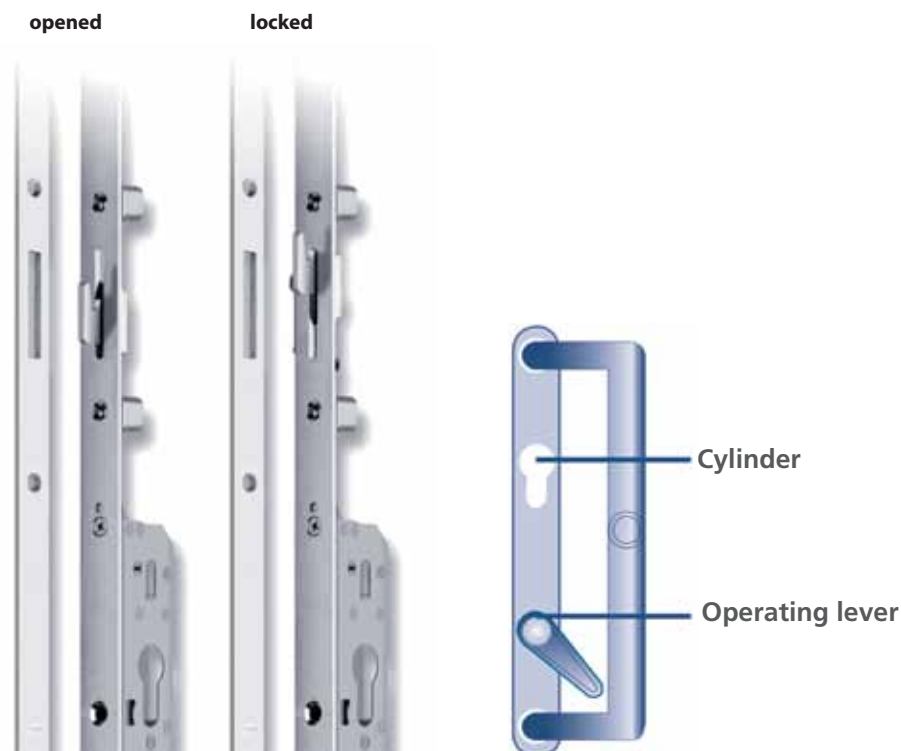

The universal lock for  
sliding doors and windows

**FUHR**

## Function

As the sash is moved into the closed position, the anti-slam device releases the operation of the lock. Turn the lever one quarter turn to engage the hooks. Turn the key through one turn to secure the lock.

Faceplate  
16mm

Faceplate  
20mm

## Variants

- Faceplate: Flat faceplate 16/20 x 1.800mm galvanised and silver bichromated
- Keep: Flat keep 12/16 x 1.805mm galvanised and silver bichromated
- Lock: with cylinder access  
7mm follower, 90mm PZ centre
- Backsets: 25mm